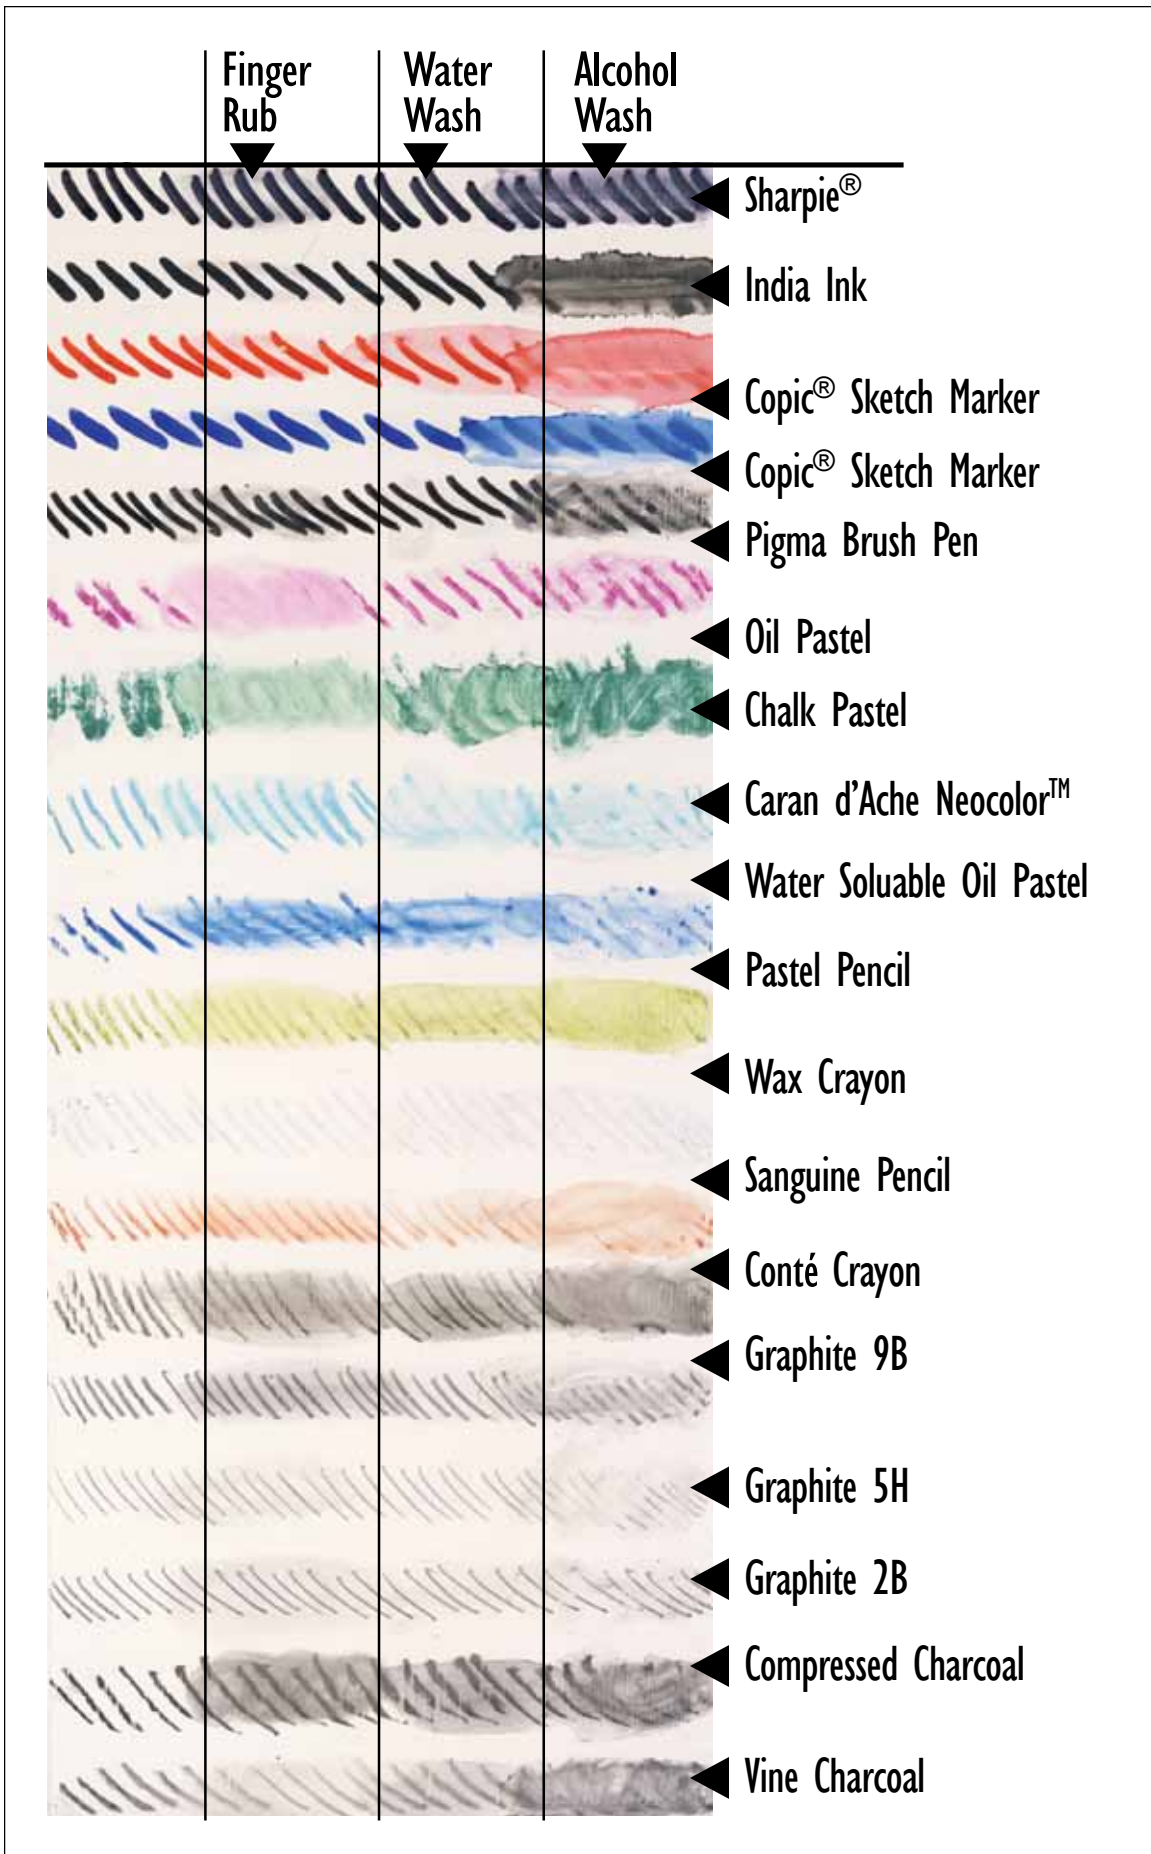

GOLDEN GESSO

GOLDEN SANDABLE HARD GESSO

GOLDEN GESSO/LIGHT MOLDING PASTE/HARD MOLDING PASTE 1:1:1 (SYNTHETIC CHALK GROUND)

GOLDEN SILVERPOINT / DRAWING GROUND

**GOLDEN ABSORBENT GROUND**