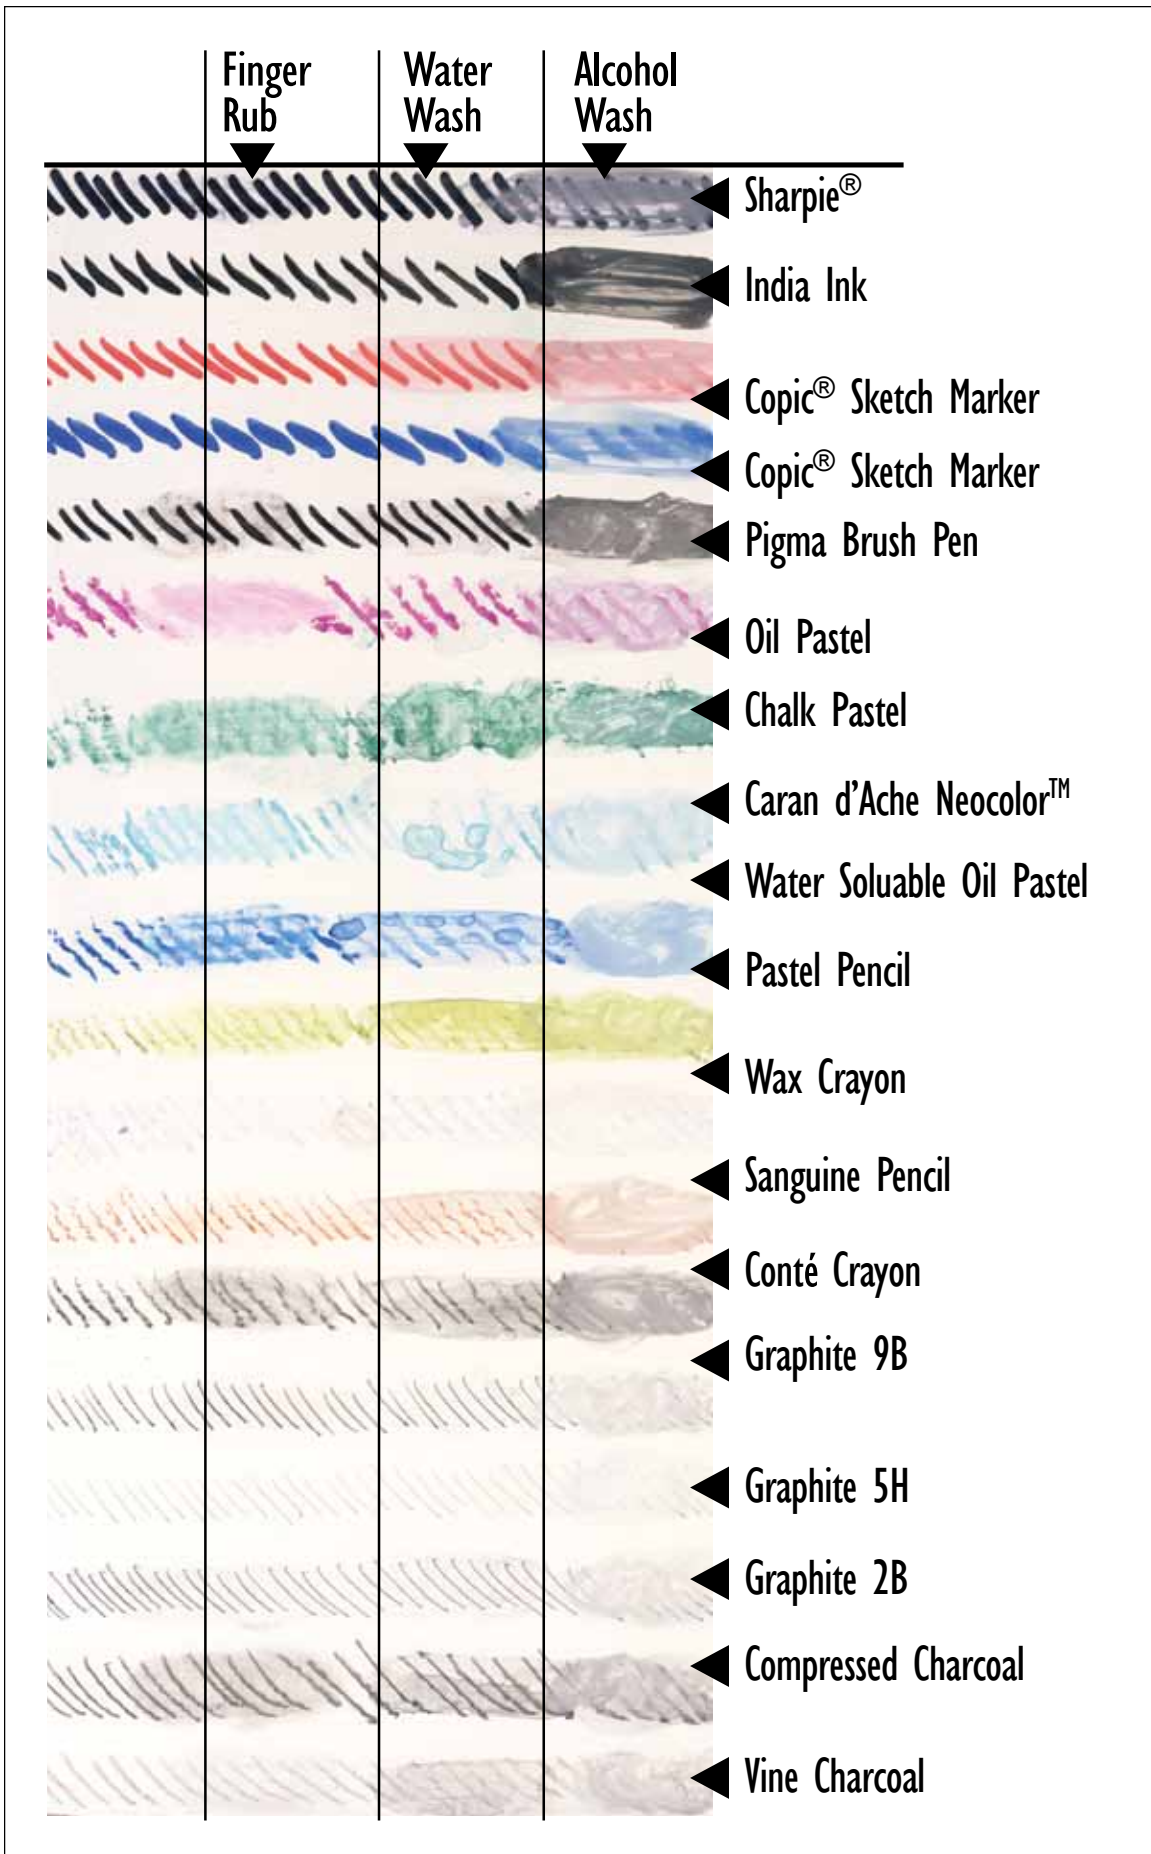

GOLDEN GESSO

GOLDEN SANDABLE HARD GESSO

GOLDEN GESSO/LIGHT MOLDING PASTE/HARD MOLDING PASTE 1:1:1 (SYNTHETIC CHALK GROUND)

GOLDEN SILVERPOINT / DRAWING GROUND

**GOLDEN ABSORBENT GROUND**