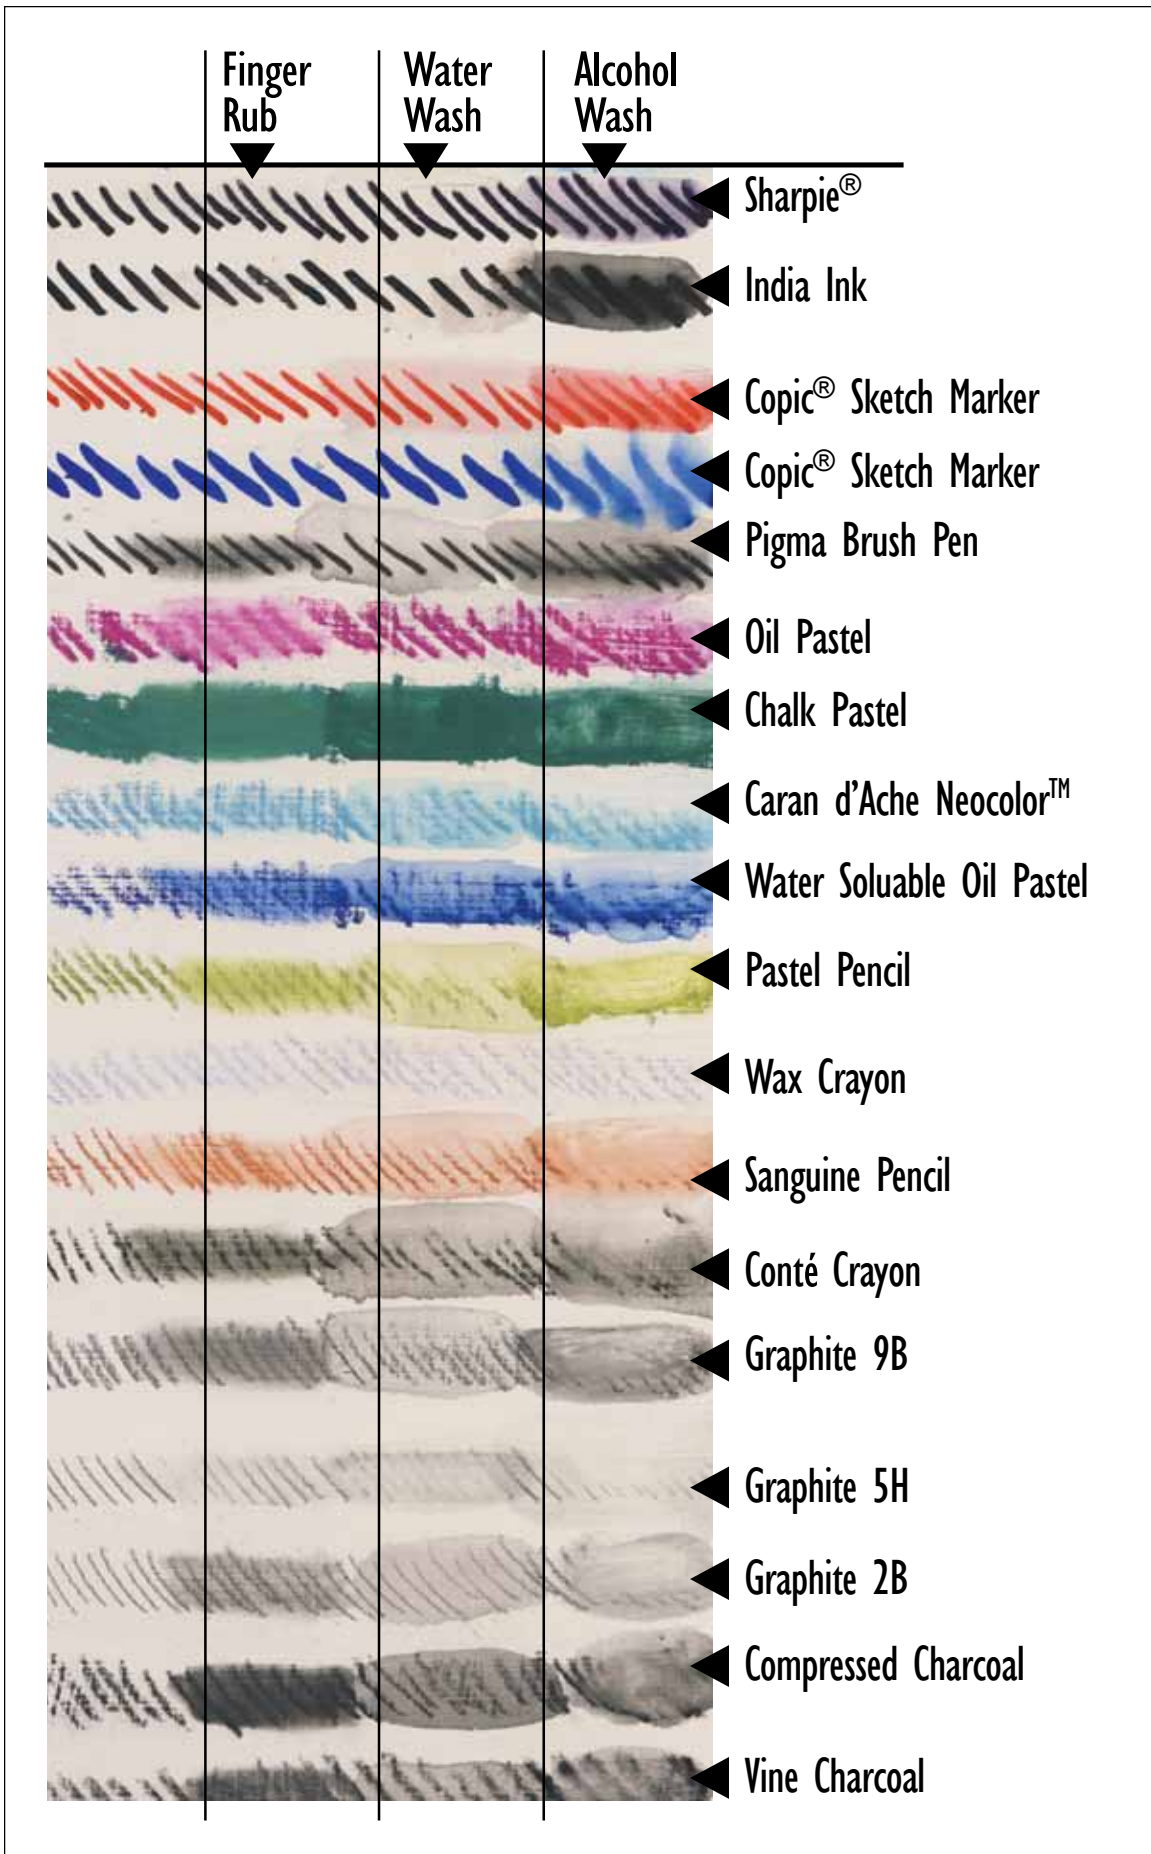

GOLDEN GESSO

GOLDEN SANDABLE HARD GESSO

GOLDEN GESSO/LIGHT MOLDING PASTE/HARD MOLDING PASTE 1:1:1 (SYNTHETIC CHALK GROUND)

GOLDEN SILVERPOINT / DRAWING GROUND

**GOLDEN ABSORBENT GROUND**